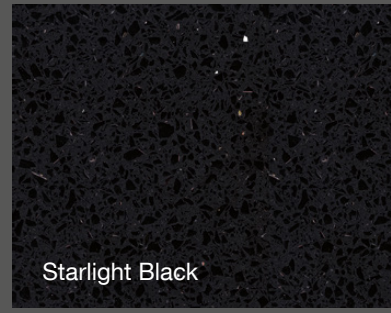

Gobi Grey

Crystal Calacatta Silva

Imagine Grey **NEW 2023**

Noble Vintage

Noble Olympos Mist

Noble Ivory White

Noble Concrete Grey

Crystal Anthracite Pure

Crystal Belgium

Gobi Black

Taurus Black

Poetic Black

Pearl Alba **NEW 2023**

Noble Botticino

Noble Troya

Noble Portland Grey

Noble Pro Cloud

Brilliant Black

Starlight Black

Crystal Vulcano

See full color range