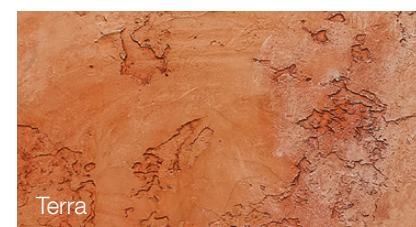

Warranty

10/2023 EX

Validity

Technistone provides a 10-year warranty on slabs for interior use. The warranty must be activated by registering your TechniStone® product on the Company's website in the "Customer Care" section under "Warranty" (or scan the QR code below).

The warranty starts the day that the fabricated slabs are installed by a licensed fabricator in the interior living space.

Registration must be completed within 30 days of said installation. These warranty terms are provided by Technistone only for slabs installed in an interior living space (i.e. for indoor use), and is not valid for slabs installed in public or outdoor areas.

The seller is obligated to provide and abide by the warranty information presented to the customer throughout the warranty period, in accordance with these warranty terms.

To process the claim and ensure quick quality service, contact the location where the original TechniStone® slab was purchased.

Provide quality photo documentation of the defects claimed.

During warranty service, the product must be available to the designated Technistone representative to perform a visual inspection and the customer must follow the representative's given instructions.

In the event that a slab replacement is decided, the processing, reinstallation, and associated costs will not be covered by the warranty issued by TechniStone®.

Technistone reserves the right, in agreement with the customer, to replace the defective slab with a new color in the current product offer, which is regularly updated due to development and market requirements.

10-year warranty

More about Warranty

Maintenance

Daily Use

For day-to-day maintenance, one of the following products can be used. These cleaning agents have a slight cleansing effect and serve primarily to degrease and remove common impurities on the kitchen counter. Always follow the manufacturer's recommendations and read the composition and use safety data sheets.

Special Products

For resilient stains (i.e. oil, rust, cement, adhesives), we recommend the following products in particular. These cleaners are mostly based on moderate acids and alkalis, therefore use caution when applying, minimize action time, dilute the product, and rinse thoroughly with water after application.

Before each use of the selected detergent, we recommend that you test it on a small area. Always follow the manufacturer's recommendations, read the composition and use safety data sheets. After using detergents, the surface of the product should always be thoroughly washed with clean water.

Discover more

FOR EVERYDAY CLEANING

COMPANY	NAME
Technistone	Orange Cleaner
Akemi	Quartz Clean and Care
HG	HG natural stone kitchen top cleaner
Lasselsberger / Rako	CL 803, CL 804
Lihofin	Easy Clean

FOR INTENSIVE CLEANING